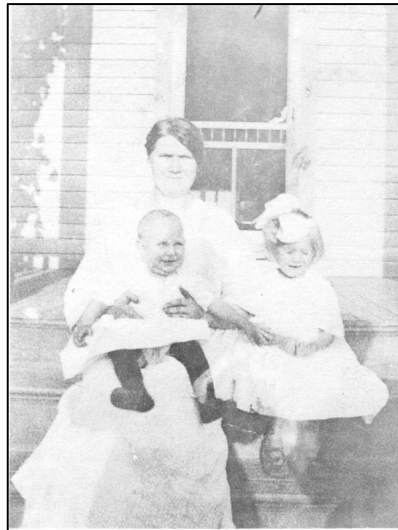

Klute-Behrens, Eleanora Antoinetta (Nell) Lieland 1890 - 1963

Nell Lieland Klute with her
two eldest children, Edward
Klute Jr. and Marie Klute
Ricketson

Cincinnati Enquirer – July 31, 1963

BEHRENS-KLUTE

Eleanora (Nellie) (nee Lieland), beloved wife of William Behrens, devoted mother of Marie Ricketson, Alma Shofstall, Shirley Horn, Edward, Charles, Leroy, Robert and Kenneth Klute, also survived by 15 grandchildren and five great-grandchildren, sister of Catherine Bittner; Tuesday, July 30, 1963; residence, 3707 Iona Ave. Requiem High Mass at Church of the Nativity Friday at 9:30 A. M. Visitation at Witt, Good and Kelsch Funeral Home, 3026 Madison Rd. Hyde Park at Oakley Square, Thursday 4 to 9 P. M.